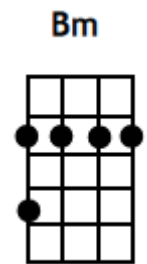

*INTRO: Instrumental C// A//, C// A//, C// A/ G/ F// D//, //// ////*

**D**  
Left a good job in the city  
Workin' for the man every night and day  
But I never lost one minute of sleepin'  
Worryin' 'bout the way things might have been

**CHORUS**

**A**  
Big wheel keep on turnin'  
**Bm**  
Proud Mary, keep on burnin'  
**D**  
Rollin' (rollin'), rollin' (rollin'), rollin' on the river

**D**  
Cleaned a lot of plates in Memphis  
Pumped a lot of pain down in New Orleans  
But I never saw the good side of the city  
Till I hitched a ride on a river boat queen

**REPEAT CHORUS**

*Instrumental C// A//, C// A//, C// A/ G/ F// D//, //// ////*

**D**  
If you go down to the river  
Bet you're gonna find some people who live  
You don't have to worry, 'cause you got no money  
People on the river are happy to give

**A**  
Big wheel keep on turnin'  
**Bm**  
Proud Mary, keep on burnin'  
**D**  
Rollin' (rollin'), rollin' (rollin'), rollin' on the river  
**D**  
Rollin' (rollin'), rollin' (rollin'), rollin' on the river  
  
**C// A// C// A// C// A/ G/ F// D//**