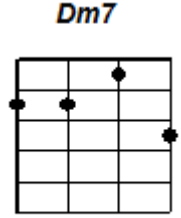

C Em F C
Somewhere over the rainbow way up high

F C G Am F
And the dreams that you dream of once in a lullaba-↑a-↑aye ↑a-a-aye

C Em F C
Oh some↓where over the rainbow ↑blue birds fly

F C G Am F
And the dreams that you dream of, dreams really do come tru-↑u-↑u ↑u-u-ue

C G Am F
Someday I'll wish upon a star, wake up where the clouds are far behind ↑me-e-e

C G Am F
Where trouble melts like lemon drops, high above the chimney top that's where... you'll ↑fi-ind me

C Em F C
Oh, Some↑where over the rainbow blue birds fly

F C G Am F
And the dreams that you dare to, oh why, oh why can't I-↑i-↑i ↑i-i-i

C Em F C F C E7 Am
Well I see trees of green and red roses too, I'll watch them bloom for me and you

F G Am F
And I think to myself, what a wonderful ↑world (234,1234) (1234,1)

C Em F C F C
Well I see skies of blue and I see clouds of white and the brightness of day (234)

E7 Am F G C F C
I like the dark and I think to myself, what a wonderful ↓world (234) (1234) (1234,123)

G C G C
The colours of the rainbow so pretty in the sky are also on the faces of people passing by

F C F C
I see friends shaking hands saying, How do you do

F C Dm7 G
They're really saying, I (234,12) I love you

C Em F C F C E7 Am
I hear babies cry and I watch them grow, they'll learn much more than we'll know

F G Am F
And I think to myself, what a wonderful wor-↑or-↑old ↓wor -↑or-↑old

C G Am F
Someday I'll wish upon a star, wake up where the clouds are far behind ↑me-e-e

C G Am
Where trouble melts like lemon drops, high above the chimney top that's where...

F C Em F C
You'll ↑fi-ind me, oh some↑where over the rainbow way up high

F C G Am F
And the dreams that you dare to, why, oh why can't ↓I-↑i-↑i ↓i -↑i-↑i

OUTRO: (ooh) C /// /// Em /// /// F /// /// C /// /// F /// /// E7 /// /// Am /// /// F /// /// C /