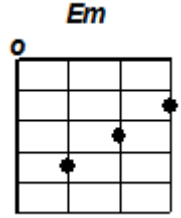

C Em F C
Somewhere over the rainbow way up high

F C G Am F
And the dreams that you dream of once in a lullaba-↑a-↑aye ↑a-a-aye

C Em F C
Oh some↓where over the rainbow ↑blue birds fly

F C G Am F
And the dreams that you dream of, dreams really do come tru-↑u-↑u ↑u-u-ue

C G Am F
Someday I'll wish upon a star, wake up where the clouds are far behind ↑me-e-e

C G Am F
Where trouble melts like lemon drops, high above the chimney top that's where... you'll ↑fi-ind me

C Em F C
Oh, Some↑where over the rainbow blue birds fly

F C G Am F
And the dreams that you dare to, oh why, oh why can't I-↑i-↑i ↑i-i-i

C Em F C F C E7 Am
Well I see trees of green and red roses too, I'll watch them bloom for me and you

F G Am F
And I think to myself, what a wonderful ↑world (234,1234) (1234,1)

C Em F C F C
Well I see skies of blue and I see clouds of white and the brightness of day (234)

E7 Am F G C F C
I like the dark and I think to myself, what a wonderful ↓world (234) (1234) (1234,123)

G C G C
The colours of the rainbow so pretty in the sky are also on the faces of people passing by

F C F C
I see friends shaking hands saying, How do you do

F C Dm7 G
They're really saying, I (234,12) I love you

C Em F C F C E7 Am
I hear babies cry and I watch them grow, they'll learn much more than we'll know

F G Am F
And I think to myself, what a wonderful wor-↑or-↑old ↓wor -↑or-↑old

C G Am F
Someday I'll wish upon a star, wake up where the clouds are far behind ↑me-e-e

C G Am
Where trouble melts like lemon drops, high above the chimney top that's where...

F C Em F C
You'll ↑fi-ind me, oh some↑where over the rainbow way up high

F C G Am F
And the dreams that you dare to, why, oh why can't ↓I-↑i-↑i ↓i -↑i-↑i

OUTRO: (ooh) C /// /// Em /// /// F /// /// C /// /// F /// /// E7 /// /// Am /// /// F /// /// C /