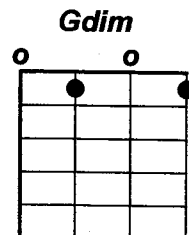

INTRO: Instrumental as in 1st line: G /// Gdim / G //// D7 //// G ////

CHORUS

G Gdim G D7 G  
 Ye...llow bird, up high in banana tree.  
 G Gdim G D7 G G7  
 Ye...llow bird, you sit all alone like me

C Am7 G  
 Did your lady friend, leave the nest again?  
 D7 Am7 D7 G  
 That is very sad, makes me feel so bad.  
 C Am7 G  
 You can fly away, in the sky away..  
 D7 Am7 D7 G  
 you're more lucky than me.

G Am7 D7 Am7 G  
 I also had a pretty girl, she's not with me today.  
 Am7  
 They're all the same the pretty girls,  
 D7 G  
 They tend the nest, then they fly away.

REPEAT CHORUS

C Am7 G  
 Better fly away, in the sky away.  
 D7 Am7 D7 G  
 Picker coming soon, pick from night to noon.  
 C Am7 G  
 Black and yellow, you, like banana, too.  
 D7 Am7 D7 G  
 They might pick you someday.