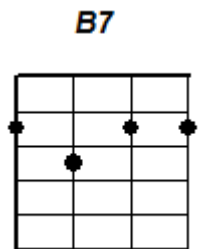

#71 BLUE MOON 4/4 Key of A
(Rodgers & Hart)

#71

INTRO: INSTRUMENTAL A // F#m // Bm7 // E7 // A // F#m // Bm7 // E7 /

A F#m Bm7
 Blue moon
E7 A F#m Bm7
 You saw me standing alone
E7 A F#m Bm7
 Without a dream in my heart
E7 A F#m Bm7 E7
 Without a love of my own

A F#m Bm7
 Blue moon
E7 A F#m Bm7
 You knew just what I was there for
E7 A F#m Bm7
 You heard me saying a prayer for
E7 A Dm// A//
 Someone I really could care for

BRIDGE

Bm7 E7 A
 And then there suddenly appeared before me
Bm7 E7 A
 The only one my arms could ever hold
F G7 C
 I heard somebody whisper Please adore me
E7 B7 E7
 And when I looked, the moon had turned to gold