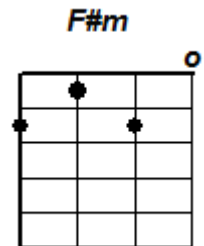

#71 BLUE MOON 4/4 Key of A
(Rodgers & Hart)

#71

INTRO: INSTRUMENTAL A // F#m // Bm7 // E7 // A // F#m // Bm7 // E7 /

A F#m Bm7
 Blue moon
E7 A F#m Bm7
 You saw me standing alone
E7 A F#m Bm7
 Without a dream in my heart
E7 A F#m Bm7 E7
 Without a love of my own

A F#m Bm7
 Blue moon
E7 A F#m Bm7
 You knew just what I was there for
E7 A F#m Bm7
 You heard me saying a prayer for
E7 A Dm// A//
 Someone I really could care for

BRIDGE

Bm7 E7 A
 And then there suddenly appeared before me
Bm7 E7 A
 The only one my arms could ever hold
F G7 C
 I heard somebody whisper Please adore me
E7 B7 E7
 And when I looked, the moon had turned to gold