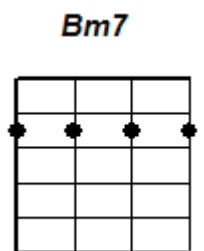

#71 BLUE MOON 4/4 Key of A
(Rodgers & Hart)

#71

INTRO: INSTRUMENTAL A // F#m // Bm7 // E7 // A // F#m // Bm7 // E7 /

A F#m Bm7
 Blue moon
E7 A F#m Bm7
 You saw me standing alone
E7 A F#m Bm7
 Without a dream in my heart
E7 A F#m Bm7 E7
 Without a love of my own

A F#m Bm7
 Blue moon
E7 A F#m Bm7
 You knew just what I was there for
E7 A F#m Bm7
 You heard me saying a prayer for
E7 A Dm// A//
 Someone I really could care for

BRIDGE

Bm7 E7 A
 And then there suddenly appeared before me
Bm7 E7 A
 The only one my arms could ever hold
F G7 C
 I heard somebody whisper Please adore me
E7 B7 E7
 And when I looked, the moon had turned to gold