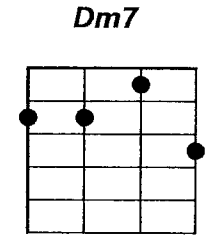

INTRO: INSTRUMENTAL F //// G7 //// C //// G7 ////

C F G7
 Tonight you're mine completely
 C G7
 You give your love so sweetly
 E7 Am
 Tonight the light of love is in your eyes
 F G7 C G7
 But will you love me tomorrow

C F G7
 Is this a lasting treasure
 C G7
 Or just a moment's pleasure
 E7 Am
 Can I believe the magic of your sighs
 F G7 C C7
 Will you still love me tomorrow

BRIDGE

F Em
 Tonight with words unspoken
 F G7 C C7
 You said that I'm the only one
 F Em
 But will my heart be broken
 Am
 When the night
 D7 Dm7 G7
 Meets the morning su—un

C F G7
 I'd like to know that your love
 C G7
 Is a love I can be sure of **
 E7 Am
 So tell me now and I won't ask again
 F G7 C
 Will you still love me tomorrow

REPEAT from BRIDGE to **

****OUTRO**

E7 Am
 So tell me now and I won't ask again
 (slowly) F G7 C C7
 Will you still love me tomorrow
 F G7 C C7
 Will you still love me tomorrow
 (slower) F G7 C C/
 Will you still love me tomorrow