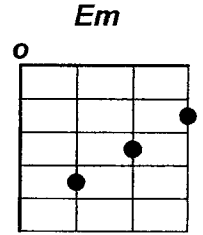

INTRO: INSTRUMENTAL F //// G7 //// C //// G7 ////

C F G7
 Tonight you're mine completely
 C G7
 You give your love so sweetly
 E7 Am
 Tonight the light of love is in your eyes
 F G7 C G7
 But will you love me tomorrow

C F G7
 Is this a lasting treasure
 C G7
 Or just a moment's pleasure
 E7 Am
 Can I believe the magic of your sighs
 F G7 C C7
 Will you still love me tomorrow

BRIDGE

F Em
 Tonight with words unspoken
 F G7 C C7
 You said that I'm the only one
 F Em
 But will my heart be broken
 Am
 When the night
 D7 Dm7 G7
 Meets the morning su—un

C F G7
 I'd like to know that your love
 C G7
 Is a love I can be sure of **
 E7 Am
 So tell me now and I won't ask again
 F G7 C
 Will you still love me tomorrow

REPEAT from BRIDGE to **

****OUTRO**

E7 Am
 So tell me now and I won't ask again
 (slowly) F G7 C C7
 Will you still love me tomorrow
 F G7 C C7
 Will you still love me tomorrow
 (slower) F G7 C C/
 Will you still love me tomorrow