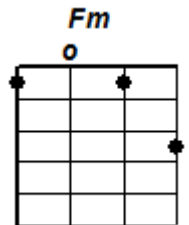

INTRO C //// G7 //// C //// /

ON MOONLIGHT BAY

C C7 F C
 We were sailing along on Moonlight Bay
 G7 C// F C
 We could hear the voices ringing, they seemed to say // /
 C7 F C
 You have stolen my heart now don't go 'way
 G7 C// F// C// E7
 As we sang love's old sweet song on Moonlight B--a--y-- //

SHINE ON HARVEST MOON

A7 D7
 Shine on shine on harvest moon up in the sky
 G7 C/ C/ C/ C/ C/
 I ain't had no loving since January, February, June or July—
 A7 D7
 Snow time ain't no time to sit outside and spoon
 G7 C F C
 Shine on shine on harvest moon for me and my gal

C
 By the light (Not the dark, but the light)
 D7
 Of the Silvery Moon (Not the sun, but the moon)
 G7
 I want to spoon (Not knife, but spoon)
 C C#dim G7
 To my honey I'll croon love's tune
 C
 Honey moon, (Not the sun, but the moon)
 F A7 Dm
 Keep a-shining in Ju--uu-une
 C Fm C
 Your silv'ry beams will bring love dreams
 Am D7
 We'll be cuddling soon
 G7 C/
 By the silv'ry moon