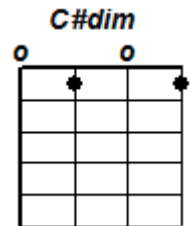

INTRO C //// G7 //// C //// /

ON MOONLIGHT BAY

C C7 F C
 We were sailing along on Moonlight Bay
 G7 C// F C
 We could hear the voices ringing, they seemed to say // /
 C7 F C
 You have stolen my heart now don't go 'way
 G7 C// F// C// E7
 As we sang love's old sweet song on Moonlight B--a--y-- //

SHINE ON HARVEST MOON

A7 D7
 Shine on shine on harvest moon up in the sky
 G7 C/ C/ C/ C/ C/
 I ain't had no loving since January, February, June or July—
 A7 D7
 Snow time ain't no time to sit outside and spoon
 G7 C F C
 Shine on shine on harvest moon for me and my gal

BY THE LIGHT OF THE SILVERY MOON

C D7 G7
 By the light of the Silvery Moon I want to spoon
 C C#dim G7
 To my honey I'll croon love's tune
 C F A7 Dm
 Honey moon, keep a shining in Ju--uu-une
 C Fm C
 Your silv'ry beams will bring love dreams
 Am D7
 We'll be cuddling soon
 G7 C
 By the silv'ry moon

C
 By the light (Not the dark, but the light)
 D7
 Of the Silvery Moon (Not the sun, but the moon)
 G7
 I want to spoon (Not knife, but spoon)
 C C#dim G7
 To my honey I'll croon love's tune
 C
 Honey moon, (Not the sun, but the moon)
 F A7 Dm
 Keep a-shining in Ju--uu-une
 C Fm C
 Your silv'ry beams will bring love dreams
 Am D7
 We'll be cuddling soon
 G7 C/
 By the silv'ry moon