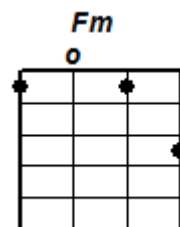

INTRO C //// G7 //// C //// /

ON MOONLIGHT BAY

C C7 F C
 We were sailing along on Moonlight Bay
 G7 C// F C
 We could hear the voices ringing, they seemed to say // /
 C7 F C
 You have stolen my heart now don't go 'way
 G7 C// F// C// E7
 As we sang love's old sweet song on Moonlight B--a--y-- //

SHINE ON HARVEST MOON

A7 D7
 Shine on shine on harvest moon up in the sky
 G7 C/ C/ C/ C/ C/
 I ain't had no loving since January, February, June or July—
 A7 D7
 Snow time ain't no time to sit outside and spoon
 G7 C F C
 Shine on shine on harvest moon for me and my gal

C
 By the light (Not the dark, but the light)
 D7
 Of the Silvery Moon (Not the sun, but the moon)
 G7
 I want to spoon (Not knife, but spoon)
 C C#dim G7
 To my honey I'll croon love's tune
 C
 Honey moon, (Not the sun, but the moon)
 F A7 Dm
 Keep a-shining in Ju--uu-une
 C Fm C
 Your silv'ry beams will bring love dreams
 Am D7
 We'll be cuddling soon
 G7 C/
 By the silv'ry moon