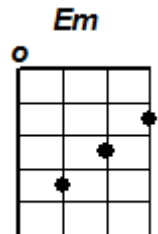

#30 MRS. ROBINSON 4/4 Key of D
(Paul Simon & Art Garfunkel)

#30

INTRO: *(The same tune and rhythm as the verses)*

E7 // // // //

E7 // // // // // // **A7** // // // // // //
(dee, dee... ...dee) (do, do... ...do)

D // // **G** // // **C** // // **Am** // // // //
(1) (dee dee... ...dee)

E7 // // // // **D7** // // / *(stop)*

CHORUS

And here's to you Mrs. Robinson **G Em**
G Em C Am D D7
Jesus loves you more than you will know wo wo wo
G Em
God bless you please Mrs. Robinson
G Em C
Heaven holds a place for those who pray
Am E7
Hey hey hey...hey hey hey (234,1234,1234,123)

E7
We'd like to know a little bit about you for our files (234,123)

A7
We'd like to help you learn to help yourself

D G C Am
Look around you, all you see are sympathetic eyes (234,1234)

E7 D7
Stro...oll around the grounds until you feel at home

And here's to you Mrs. Robinson **G Em**
G Em C Am D D7
Jesus loves you more than you will know wo wo wo
G Em
God bless you please Mrs. Robinson
G Em C
Heaven holds a place for those who pray
Am E7
Hey hey hey...hey hey hey (234,1234,1234,1234)