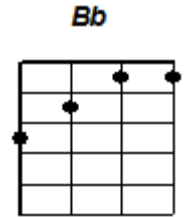

#26 BUILD ME UP BUTTERCUP 4/4 key of C
 (Mike d'Abo & Tony McCaulay)

#26

INTRO: C//// E7//// F//// G7/ (stop)

CHORUS

Why do you build me up (build me up) Buttercup, baby
 Just to let me down (let me down) and mess me around
 And then worst of all (worst of all) you never call, baby
 When you say you will (say you will) but I love you still
 I need you (I need you) more than anyone, Darlin'
 You know that I have from the start
 So build me up (build me up) Buttercup, don't break my heart

Verse 1

I'll be over at ten, you told me time and again, but you're late, I wait around and then
 I went to the door, I can't take any more, it's not you, you let me down again

BRIDGE

Hey, hey, hey, Baby, Baby, try to find; hey, hey, hey, a little time and I'll make you mine
 I'll be home, I'll be beside the phone waiting for you, Ooo-oo-ooo, Ooo-oo-ooo

REPEAT CHORUS

Verse 2

To you I'm a toy but I could be the boy you adore, if you'd just let me know
 Although you're untrue, I'm attracted to you all the more. Why do I need you so?

REPEAT BRIDGE, and REPEAT CHORUS