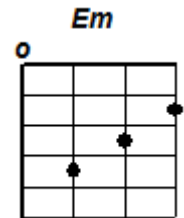

#26 BUILD ME UP BUTTERCUP 4/4 key of C
 (Mike d'Abo & Tony McCaulay)

#26

INTRO: C//// E7//// F//// G7/ (stop)

CHORUS

Why do you build me up (build me up) Buttercup, baby
 Just to let me down (let me down) and mess me around
 And then worst of all (worst of all) you never call, baby
 When you say you will (say you will) but I love you still
 I need you (I need you) more than anyone, Darlin'
 You know that I have from the start
 So build me up (build me up) Buttercup, don't break my heart

Verse 1

I'll be over at ten, you told me time and again, but you're late, I wait around and then
 I went to the door, I can't take any more, it's not you, you let me down again

BRIDGE

Hey, hey, hey, Baby, Baby, try to find; hey, hey, hey, a little time and I'll make you mine
 I'll be home, I'll be beside the phone waiting for you, Ooo-oo-ooo, Ooo-oo-ooo

REPEAT CHORUS

Verse 2

To you I'm a toy but I could be the boy you adore, if you'd just let me know
 Although you're untrue, I'm attracted to you all the more. Why do I need you so?

REPEAT BRIDGE, and REPEAT CHORUS