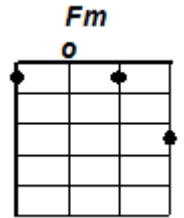

#26 BUILD ME UP BUTTERCUP 4/4 key of C
 (Mike d'Abo & Tony McCaulay)

#26

INTRO: C//// E7//// F//// G7/ (stop)

CHORUS

Why do you build me up (build me up) Buttercup, baby
 Just to let me down (let me down) and mess me around
 And then worst of all (worst of all) you never call, baby
 When you say you will (say you will) but I love you still
 I need you (I need you) more than anyone, Darlin'
 You know that I have from the start
 So build me up (build me up) Buttercup, don't break my heart

Verse 1

I'll be over at ten, you told me time and again, but you're late, I wait around and then
 I went to the door, I can't take any more, it's not you, you let me down again

BRIDGE

Hey, hey, hey, Baby, Baby, try to find; hey, hey, hey, a little time and I'll make you mine
 I'll be home, I'll be beside the phone waiting for you, Ooo-oo-ooo, Ooo-oo-ooo

REPEAT CHORUS

Verse 2

To you I'm a toy but I could be the boy you adore, if you'd just let me know
 Although you're untrue, I'm attracted to you all the more. Why do I need you so?

REPEAT BRIDGE, and REPEAT CHORUS