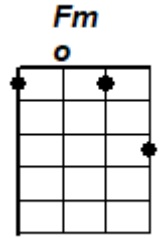

#26 BUILD ME UP BUTTERCUP 4/4 key of C #26
(Mike d'Abo & Tony McCaulay)

INTRO: C//// E7//// F//// G7/ (stop)

CHORUS

Why do you build me up (build me up) Buttercup, baby
 Just to let me down (let me down) and mess me around
 And then worst of all (worst of all) you never call, baby
 When you say you will (say you will) but I love you still
 I need you (I need you) more than anyone, Darlin'
 You know that I have from the start
 So build me up (build me up) Buttercup, don't break my heart

I'll be over at ten, you told me time and again, but you're late, I wait around and then
 I went to the door, I can't take any more, it's not you, you let me down again

BRIDGE

Hey, hey, hey, Baby, Baby, try to find; hey, hey, hey, a little time and I'll make you mine
 I'll be home, I'll be beside the phone waiting for you, Ooo-oo-ooo, Ooo-oo-ooo

REPEAT CHORUS

To you I'm a toy but I could be the boy you adore, if you'd just let me know
 Although you're untrue, I'm attracted to you all the more. Why do I need you so?

REPEAT BRIDGE, and REPEAT CHORUS