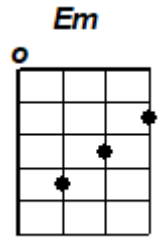

#26 BUILD ME UP BUTTERCUP 4/4 key of C #26
(Mike d'Abo & Tony McCaulay)

INTRO: C//// E7//// F//// G7/ (stop)

CHORUS

Why do you build me up (build me up) Buttercup, baby
 Just to let me down (let me down) and mess me around
 And then worst of all (worst of all) you never call, baby
 When you say you will (say you will) but I love you still
 I need you (I need you) more than anyone, Darlin'
 You know that I have from the start
 So build me up (build me up) Buttercup, don't break my heart

I'll be over at ten, you told me time and again, but you're late, I wait around and then
 I went to the door, I can't take any more, it's not you, you let me down again

BRIDGE

Hey, hey, hey, Baby, Baby, try to find; hey, hey, hey, a little time and I'll make you mine
 I'll be home, I'll be beside the phone waiting for you, Ooo-oo-ooo, Ooo-oo-ooo

REPEAT CHORUS

To you I'm a toy but I could be the boy you adore, if you'd just let me know
 Although you're untrue, I'm attracted to you all the more. Why do I need you so?

REPEAT BRIDGE, and REPEAT CHORUS