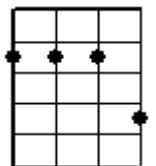

INTRO (CHORD RIFF): (X2) D // D6 // Dmaj7 ////

Em7 (Riff) Come a little bit closer (Riff) Hear what I have to say **chordriffX2**

Em7 (Riff) Just like children sleepin' (Riff) We could dream this night away **chordriffX2**

Gmaj7 But there's a full moon risin' Em7 Gmaj7 Let's go dancin' in the light **chordriffX2**

Dmaj7

Gmaj7 We know where the music's playin' Em7

Gmaj7 Let's go out and feel the night **chordriffX2**