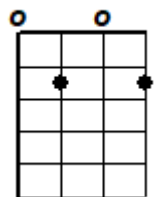

# #22 HARVEST MOON 4/4 Key of D

(Neil Young)

#22

Note: This song has both a "Riff" and a "Chord Riff"  
 The "Riff" is played at the same time as the Em7 chord (choose one)

**RIFF**

A - 7 ----- Barre the 7th fret (1st 3 notes), then lift and pluck the E string  
 E --- 7 --- 0 -----  
 C ----- 7 -----  
 G -----

D6

INTRO (CHORD RIFF): (X2) D // D6 // Dmaj7 ////

Em7 (Riff) Come a little bit closer (Riff) Hear what I have to say **chordriffX2**

Em7 (Riff) Just like children sleepin' (Riff) We could dream this night away **chordriffX2**

Gmaj7 But there's a full moon risin' Em7 Gmaj7 Let's go dancin' in the light **chordriffX2**

Dmaj7

Gmaj7 We know where the music's playin' Em7

Gmaj7 Let's go out and feel the night **chordriffX2**

**CHORUS**

A7sus4 Because I'm still in love with you. A7 I want to see you dance again A7sus4  
 Because I'm still in love with you, on this harvest moon A7 **chordriffX2**

Em7

Em7 (Riff) When we were strangers (Riff) I watched you from afar **chordriffX2**