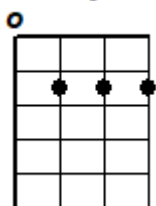

Em7 (Riff) When we were strangers (Riff) I watched you from afar **chordriffX2**

Em7 (Riff) When we were lovers (Riff) I loved you with all my heart **chordriffX2**

Gmaj7