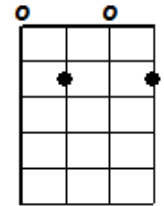

#160 I'LL BE SEEING YOU 4/4
(Irving Kahal and Sammy Fain)

Key of G

#160

INTRO: G //// Em //// Am // D7 // G ////

G B7
I'll be seeing you
Am E7 Am E7
In all the old fa-miliar places
Am E7 Am D7
That this heart of mine embraces
G G6 B7
All day through

Em
In the small cafe
Am
The park across the way
D7 G6/
The children's carousel, the chestnut trees,
Gdim/
The wishing well

G B7
I'll be seeing you
Am E7 Am E7
In every lovely summer's day
Am E7 Am D7
In every-thing that's bright and gay
G9 E7
I'll always think of you that way

Am B7
I'll find you in the morning sun
Em A7/
And when the night is new (hold 2,3)

(slower)

Am/
I'll be looking at the moon,
Cm G/
But I'll be seeing you

B7

G6

Em

Gdim

G9