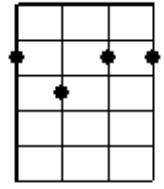

#160 I'LL BE SEEING YOU 4/4
(Irving Kahal and Sammy Fain)

Key of G

#160

INTRO: G //// Em //// Am // D7 // G ////

G B7
I'll be seeing you
Am E7 Am E7
In all the old fa-miliar places
Am E7 Am D7
That this heart of mine embraces
G G6 B7
All day through

Em
In the small cafe
Am
The park across the way
D7 G6/
The children's carousel, the chestnut trees,
Gdim/
The wishing well

G B7
I'll be seeing you
Am E7 Am E7
In every lovely summer's day
Am E7 Am D7
In every-thing that's bright and gay
G9 E7
I'll always think of you that way

Am B7
I'll find you in the morning sun
Em A7/
And when the night is new (hold 2,3)

(slower)

Am/
I'll be looking at the moon,
Cm G/
But I'll be seeing you

B7

G6

Em

Gdim

G9