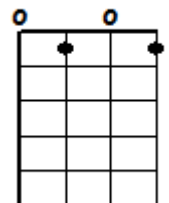

#160 I'LL BE SEEING YOU 4/4
(Irving Kahal and Sammy Fain)

Key of G

#160

INTRO: G //// Em //// Am // D7 // G ////

G B7
I'll be seeing you
Am E7 Am E7
In all the old fa-miliar places
Am E7 Am D7
That this heart of mine embraces
G G6 B7
All day through

Em
In the small cafe
Am
The park across the way
D7 G6/
The children's carousel, the chestnut trees,
Gdim/
The wishing well

G B7
I'll be seeing you
Am E7 Am E7
In every lovely summer's day
Am E7 Am D7
In every-thing that's bright and gay
G9 E7
I'll always think of you that way

Am B7
I'll find you in the morning sun
Em A7/
And when the night is new (hold 2,3)

(slower)

Am/
I'll be looking at the moon,
Cm G/
But I'll be seeing you

B7

G6

Em

Gdim

G9