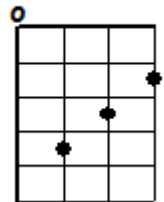

#160 I'LL BE SEEING YOU 4/4
(Irving Kahal and Sammy Fain)

Key of G

#160

INTRO: G //// Em //// Am // D7 // G ////

G B7
I'll be seeing you
Am E7 Am E7
In all the old fa-miliar places
Am E7 Am D7
That this heart of mine embraces
G G6 B7
All day through

Em
In the small cafe
Am
The park across the way
D7 G6/
The children's carousel, the chestnut trees,
Gdim/
The wishing well

G B7
I'll be seeing you
Am E7 Am E7
In every lovely summer's day
Am E7 Am D7
In every-thing that's bright and gay
G9 E7
I'll always think of you that way

Am B7
I'll find you in the morning sun
Em A7/
And when the night is new (hold 2,3)

(slower)

Am/
I'll be looking at the moon,
Cm G/
But I'll be seeing you

B7

G6

Em

Gdim

G9