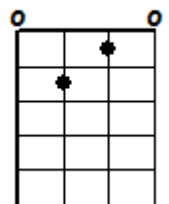

#160 I'LL BE SEEING YOU 4/4
(Irving Kahal and Sammy Fain)

Key of G

#160

INTRO: G //// Em //// Am // D7 // G ////

G B7
I'll be seeing you
Am E7 Am E7
In all the old fa-miliar places
Am E7 Am D7
That this heart of mine embraces
G G6 B7
All day through

Em
In the small cafe
Am
The park across the way
D7 G6/
The children's carousel, the chestnut trees,
Gdim/
The wishing well

G B7
I'll be seeing you
Am E7 Am E7
In every lovely summer's day
Am E7 Am D7
In every-thing that's bright and gay
G9 E7
I'll always think of you that way

Am B7
I'll find you in the morning sun
Em A7/
And when the night is new (hold 2,3)

(slower)

Am/
I'll be looking at the moon,
Cm G/
But I'll be seeing you

B7

G6

Em

Gdim

G9