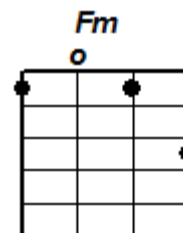

#146 BEATLES MEDLEY Key of C/G

#146

INTRO: Count in "1...2...123" right into the song

Well she was just seventeen, you know what I mean

And the way she looked was way beyond compare

So how could I dance with another (ooooh)

When I saw her standing there

Well my heart went boom when I crossed that room

And I held her hand in mi-ee... een (234) X (234)

I'll buy you a diamond ring, my friend, if it makes you feel all right

I'll give you anything, my friend, if it makes you feel all right

Cause I don't care too much for money

money can't buy me love (234,12)

Close your eyes and I'll kiss you, tomorrow I'll miss you

Remember I'll always be true

And then while I'm away, I'll write home every day

And I'll send all my loving to you (234) //// (slow-down)

I think I'm gonna be sad; I think it's today, yeah

The girl that's drivin' me mad, is going away

She's got a ticket to ride, She's got a ticket to ri-i-ide

She's got a ticket to ride, and she don't care My baby don't