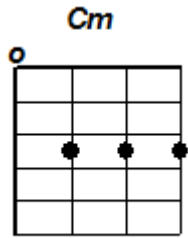

#146 BEATLES MEDLEY Key of C/G

#146

INTRO: Count in "1...2...123" right into the song

Well she was just seventeen, you know what I mean

And the way she looked was way beyond compare

So how could I dance with another (ooooh)

And I'll send all my loving to you (234) //// (slow-down)

I think I'm gonna be sad; I think it's today, yeah

The girl that's drivin' me mad, is going away

She's got a ticket to ride, She's got a ticket to ri-i-ide

She's got a ticket to ride, and she don't care My baby don't

G care (234) **D** 'cause he's a real **C** nowhere man, **G** sitting in his nowhere land
C Making all his **Cm** nowhere plans for nobody **G**
 Doesn't have a point of view, knows not where he's going to **D** **C** **G**
C Isn't he a bit like you and me (234) **Cm** **G** **G** (speed-up) **G** **G** **G** **G**