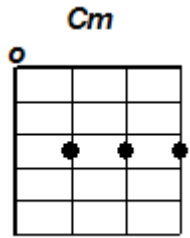

G D C G
care (234) 'cause he's a real nowhere man, sitting in his nowhere land

C Cm G
Making all his nowhere plans for nobody

D C G
Doesn't have a point of view, knows not where he's going to

C Cm G G (speed-up)
Isn't he a bit like you and me (234) ////