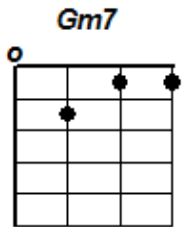

#145 ONE FINE DAY 4/4 Key of C
(Gerry Goffin & Carole King)

#145

Count-in: 1...2...1,2,3,4...

C Shooby dooby dooby dooby do wah wah ^{Am} Shooby dooby dooby dooby do wah wah ^F (X2) ^{G7}
(Sing "shooby dooby..." harmony through the first line of each verse)

C One fine day ^G you'll look at me ^{Am} And you will know our love was ^F meant to be

C One fine day ^{Am} ^F you're gonna want me for your girl (234) (1234) (1234) (12)(34) ^{G7} ^{G7/}
(One fine day... ooh.... ooh... shooby dooby... wah wah)

C The arms I long for ^G will open wide ^{Am} And you'll be proud to have me ^F right by your side

C One fine day ^{Am} ^F you're gonna want me for your girl (234) (1234) (1234,1234) ^{G7} ^C
(One fine day... ooh.... ooh... shooby dooby... wah)

("ah's" throughout)

^{Gm7} ^C ^{Gm7} ^C ^F ^{Am} ^{Dm} ^F ^o
Though I know you're the kind of boy, Who only wants to run around

^{Am7} ^{D7} ^{Am7} ^{D7}
I'll keep waiting and someday darling

^{G/} ^{F/} ^{G/} ^{F/} ^{G/}
You'll come to me when you want to settle down, oh!

C One fine day ^G we'll meet once more ^{Am} And then you'll want the love you ^F threw away before

C One fine day ^{Am} ^F you're gonna want me for your girl (234) (1234) (1234,1234) ^{G7} ^C ^F ^C
(One fine day... ooh.... ooh... shooby dooby... wah)