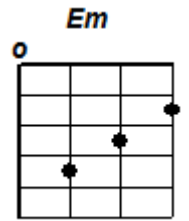

INTRO: C //// D //// G //// Em ////, C //// D //// G //// D7 ////

G Hey where did we go, days when the rains came
 G Down in the hollow, playin' a new game
 G Laughing and a running hey hey, skipping and a jumping
 G In the misty morning fog with (1,2) ah, our hearts a thumping and
 C You ^D My brown-eyed girl ^{G Em C} You, my-y brown-eyed girl ^{D G D7}

G Whatever happened to Tuesday and so slow
 G Going down to the old mine with a transistor radio
 G Standing in the sunlight laughing, hide behind a rainbow's wall
 G Slipping and a-sliding all along the waterfall with
 C You, ^D My brown-eyed girl ^{G Em C} You my-y brown-eyed girl ^{D G}