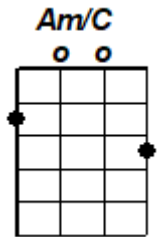

#122 THE LETTER 4/4 Key of Am

(Wayne Carson Thompson)

#122

INTRO: Am //// F //// E7 //// Am ////

Am F Am/C D7
Give me a ticket for an aeroplane, ain't got time to take the fast train
Am F E7 Am
Lonely days are gone, I'm a-goin' home, my baby just wrote me a letter

Am F Am/C D7
I don't care how much money I gotta spend, got to get back to my baby again
Am F E7 Am
Lonely days are gone, I'm a-goin' home, my baby just wrote me a letter (234,123)

CHORUS

C G F C G
Well she wrote me a letter said she couldn't live without me no more
C G F C G E7
Listen mister can't you see I got to get back to my baby once more, anyway, yeah

Am F Am/C D7
Give me a ticket for an aeroplane , ain't got time to take the fast train
Am F E7 Am
Lonely days are gone, I'm a-goin' home, my baby just wrote me a letter (234,123)

C G F C G
Well she wrote me a letter said she couldn't live without me no more
C G F C G E7
Listen mister can't you see I got to get back to my baby once more, anyway, yeah