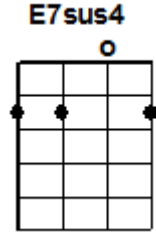

#121 CALIFORNIA DREAMIN' 4/4 Key of Am  
 (John & Michelle Phillips)

#121

All the leaves are brown and the sky is gray  
 (all the leaves are brown... ..own) (and the sky is gray...)

I've been for a walk On a winter's day  
 (I've been for a walk... ..alk) (on a winter's day)