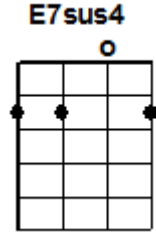

#121 CALIFORNIA DREAMIN' 4/4 Key of Am  
 (John & Michelle Phillips)

#121

All the leaves are brown and the sky is gray //  
 (all the leaves are brow... ..own) (and the sky is gra...)  
 Am G F G E7sus4 E7  
 Am G F G E7sus4 E7

I've been for a walk On a winter's day E7  
 ay) (I've been for a wa... ..alk) (on a winter's day)  
 F C E7 Am F E7sus4 E7  
 F C E7 Am F E7sus4 E7

I'd be safe and warm If I was in L.A. E7  
 (I'd be safe and wa... ..arm) (if I was in L. A.)  
 Am G F G E7sus4 E7  
 Am G F G E7sus4 E7

Am //// //// Am //// // F // C // E7 // Am // F // E7sus4 //// E7 ////  
 Am // G // F // G // E7sus4 //// E7 ////  
 Am // G // F // G // E7sus4 //// E7 //

All the leaves are brown and the sky is gray //  
 Am G F G E7sus4 E7  
 (all the leaves are brow... ..own) (and the sky is gra...)