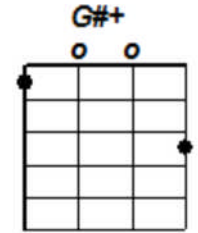

Suggested strums: DdDd, Dddd, or: (pluck G,E and A together, then pick C,E,C strings)

**RIFF**

	F				Eb		G	
A	0	-	-	-	1	-	2	-
E	1	-	1	-	3	-	3	-
C	-	0	-	0	-	3	-	2
G	2	-	-	-	0	-	0	-

**INTRO: (RIFF): F//// Eb// G//**

C Cmaj7 C7 F Am  
 Something in the way she moves, attracts me like no other lover  
 D D7 G  
 Something in the way she woos me

**CHORUS and RIFF**

Am G#+ C D7  
 I don't want to leave her now, you know I believe in how  
**RIFF: F//// Eb// G//**

(OUTRO RIFF: F//// Eb// G// A//// ////, F//// Eb// G// C/)

C Cmaj7 C7 F Am  
 Something in her smile she knows, that I don't need no other lover  
 D D7 G  
 Something in her style that shows me

(REPEAT CHORUS AND RIFF)

**BRIDGE**

A Dbm7 F#m A  
 You're asking me will my love grow  
 D G A  
 I don't know, I don't know  
 Dbm7 F#m A  
 You stick around and it may show  
 D G C  
 I don't know, I don't know

C Cmaj7  
 Something in the way she knows  
 C7 F Am  
 And all I have to do is think of her  
 D D7 G  
 Something in the things she shows me