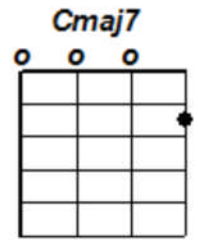

Suggested strums: DdDd, Dddd, or: (pluck G,E and A together, then pick C,E,C strings)

**RIFF**

	F				Eb		G	
A	0	-	-	-	1	-	2	-
E	1	-	1	-	3	-	3	-
C	-	0	-	0	-	3	-	2
G	2	-	-	-	0	-	0	-

**INTRO: (RIFF): F//// Eb// G//**

C Cmaj7 C7 F Am  
 Something in the way she moves, attracts me like no other lover  
 D D7 G  
 Something in the way she woos me

**CHORUS and RIFF**

Am G#+ C D7  
 I don't want to leave her now, you know I believe in how  
**RIFF: F//// Eb// G//**

(OUTRO RIFF: F//// Eb// G// A//// ////, F//// Eb// G// C/)

C Cmaj7 C7 F Am  
 Something in her smile she knows, that I don't need no other lover  
 D D7 G  
 Something in her style that shows me

(REPEAT CHORUS AND RIFF)

**BRIDGE**

A Dbm7 F#m A  
 You're asking me will my love grow  
 D G A  
 I don't know, I don't know  
 Dbm7 F#m A  
 You stick around and it may show  
 D G C  
 I don't know, I don't know

C Cmaj7  
 Something in the way she knows  
 C7 F Am  
 And all I have to do is think of her  
 D D7 G  
 Something in the things she shows me